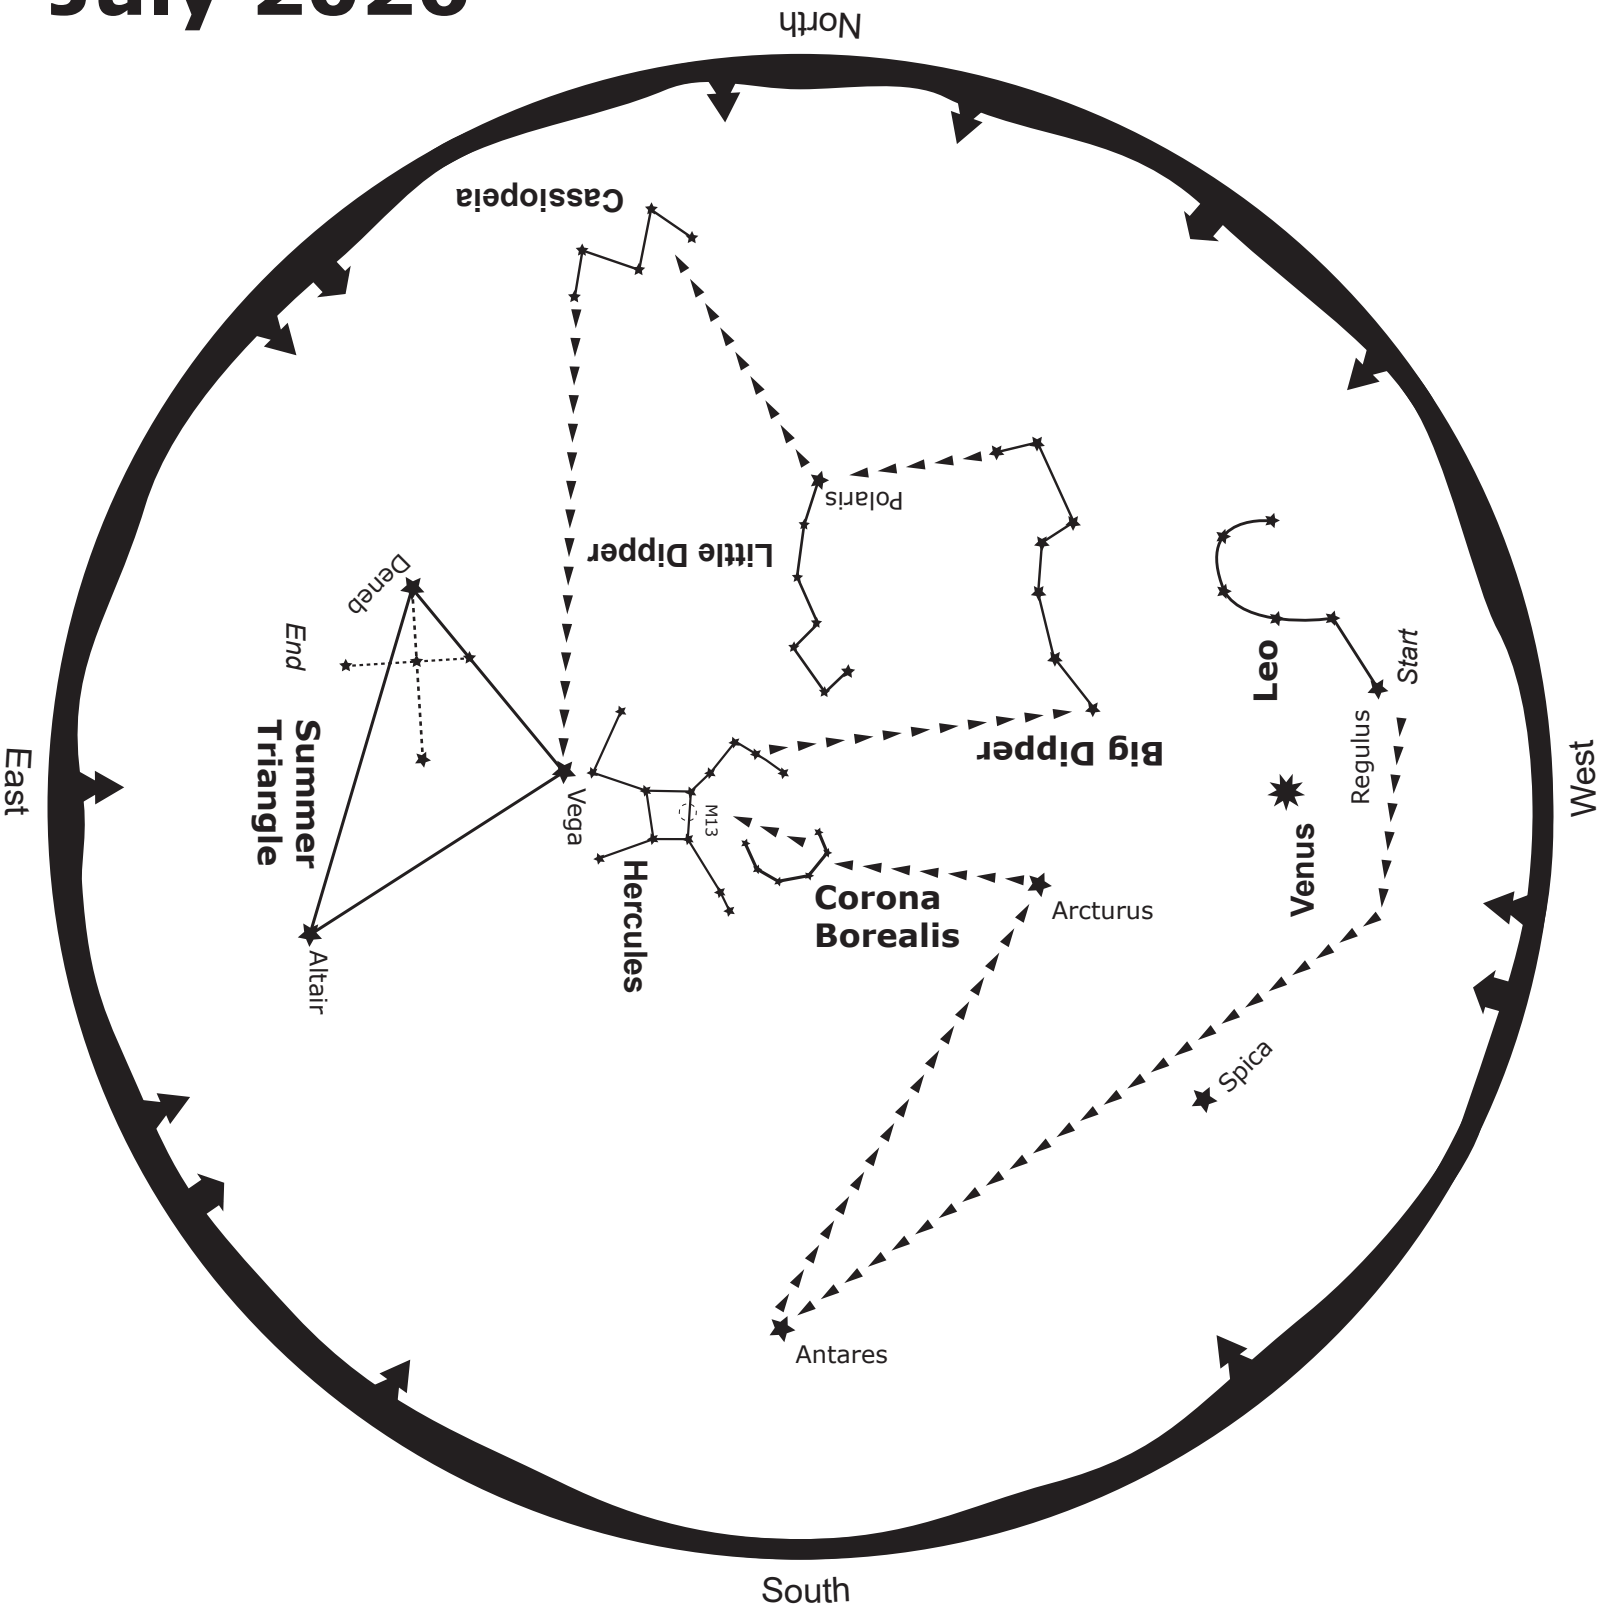

July 2026

- Galaxy
- Nebula
- ⊙ Star Cluster
- ★ Planet

To read this map, turn it so the direction you are facing is on the bottom
 This map shows the sky for mid-July at 10pm
 © StarryTrails.com