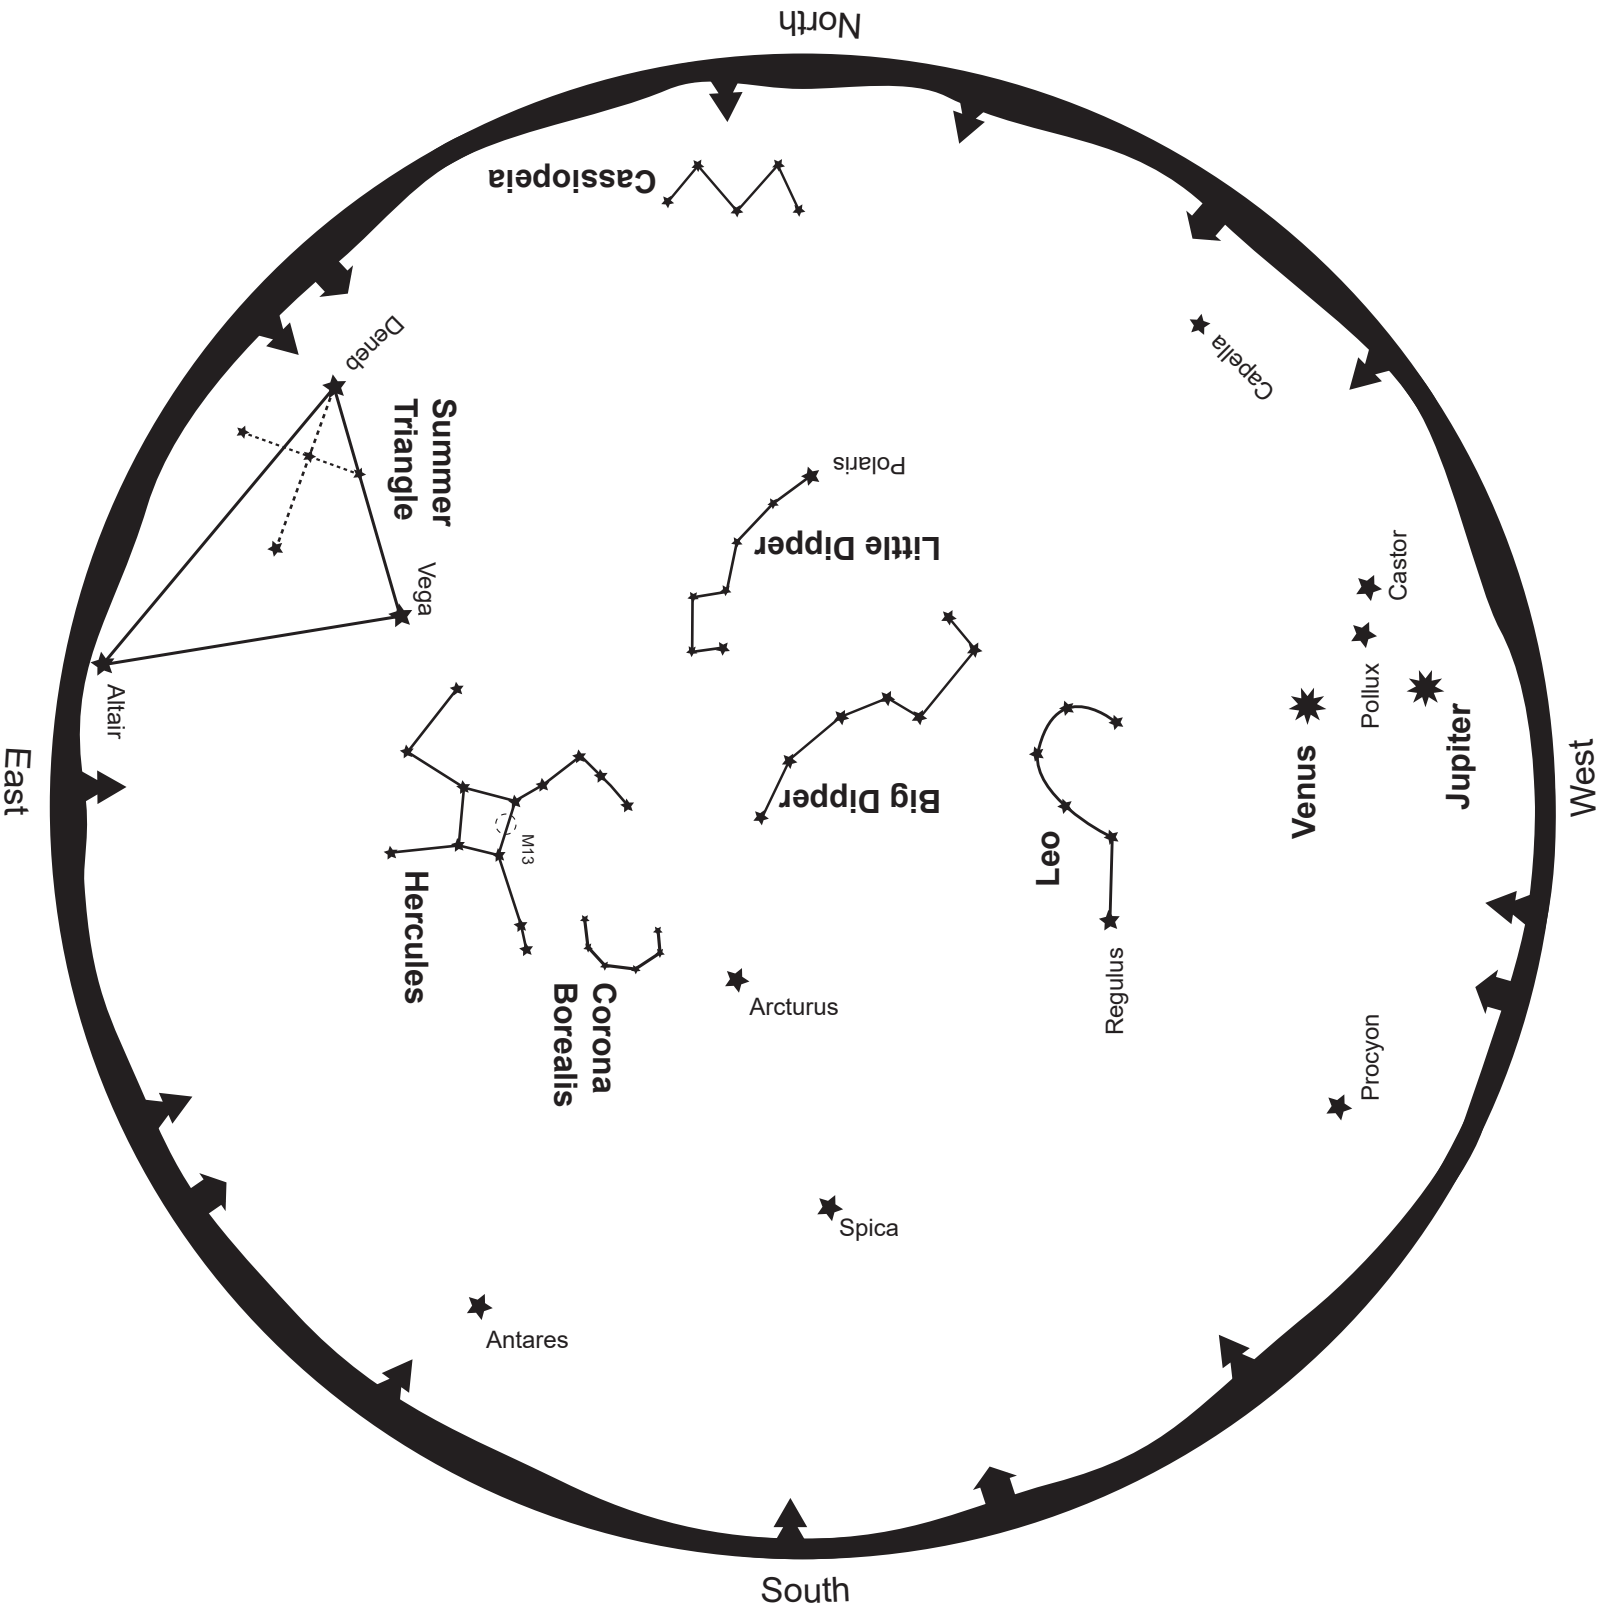

June 2026

-  Galaxy
-  Nebula
-  Star Cluster
-  Planet

To read this map, turn it so the direction you are facing is on the bottom
 This map shows the sky for mid-June at 10pm