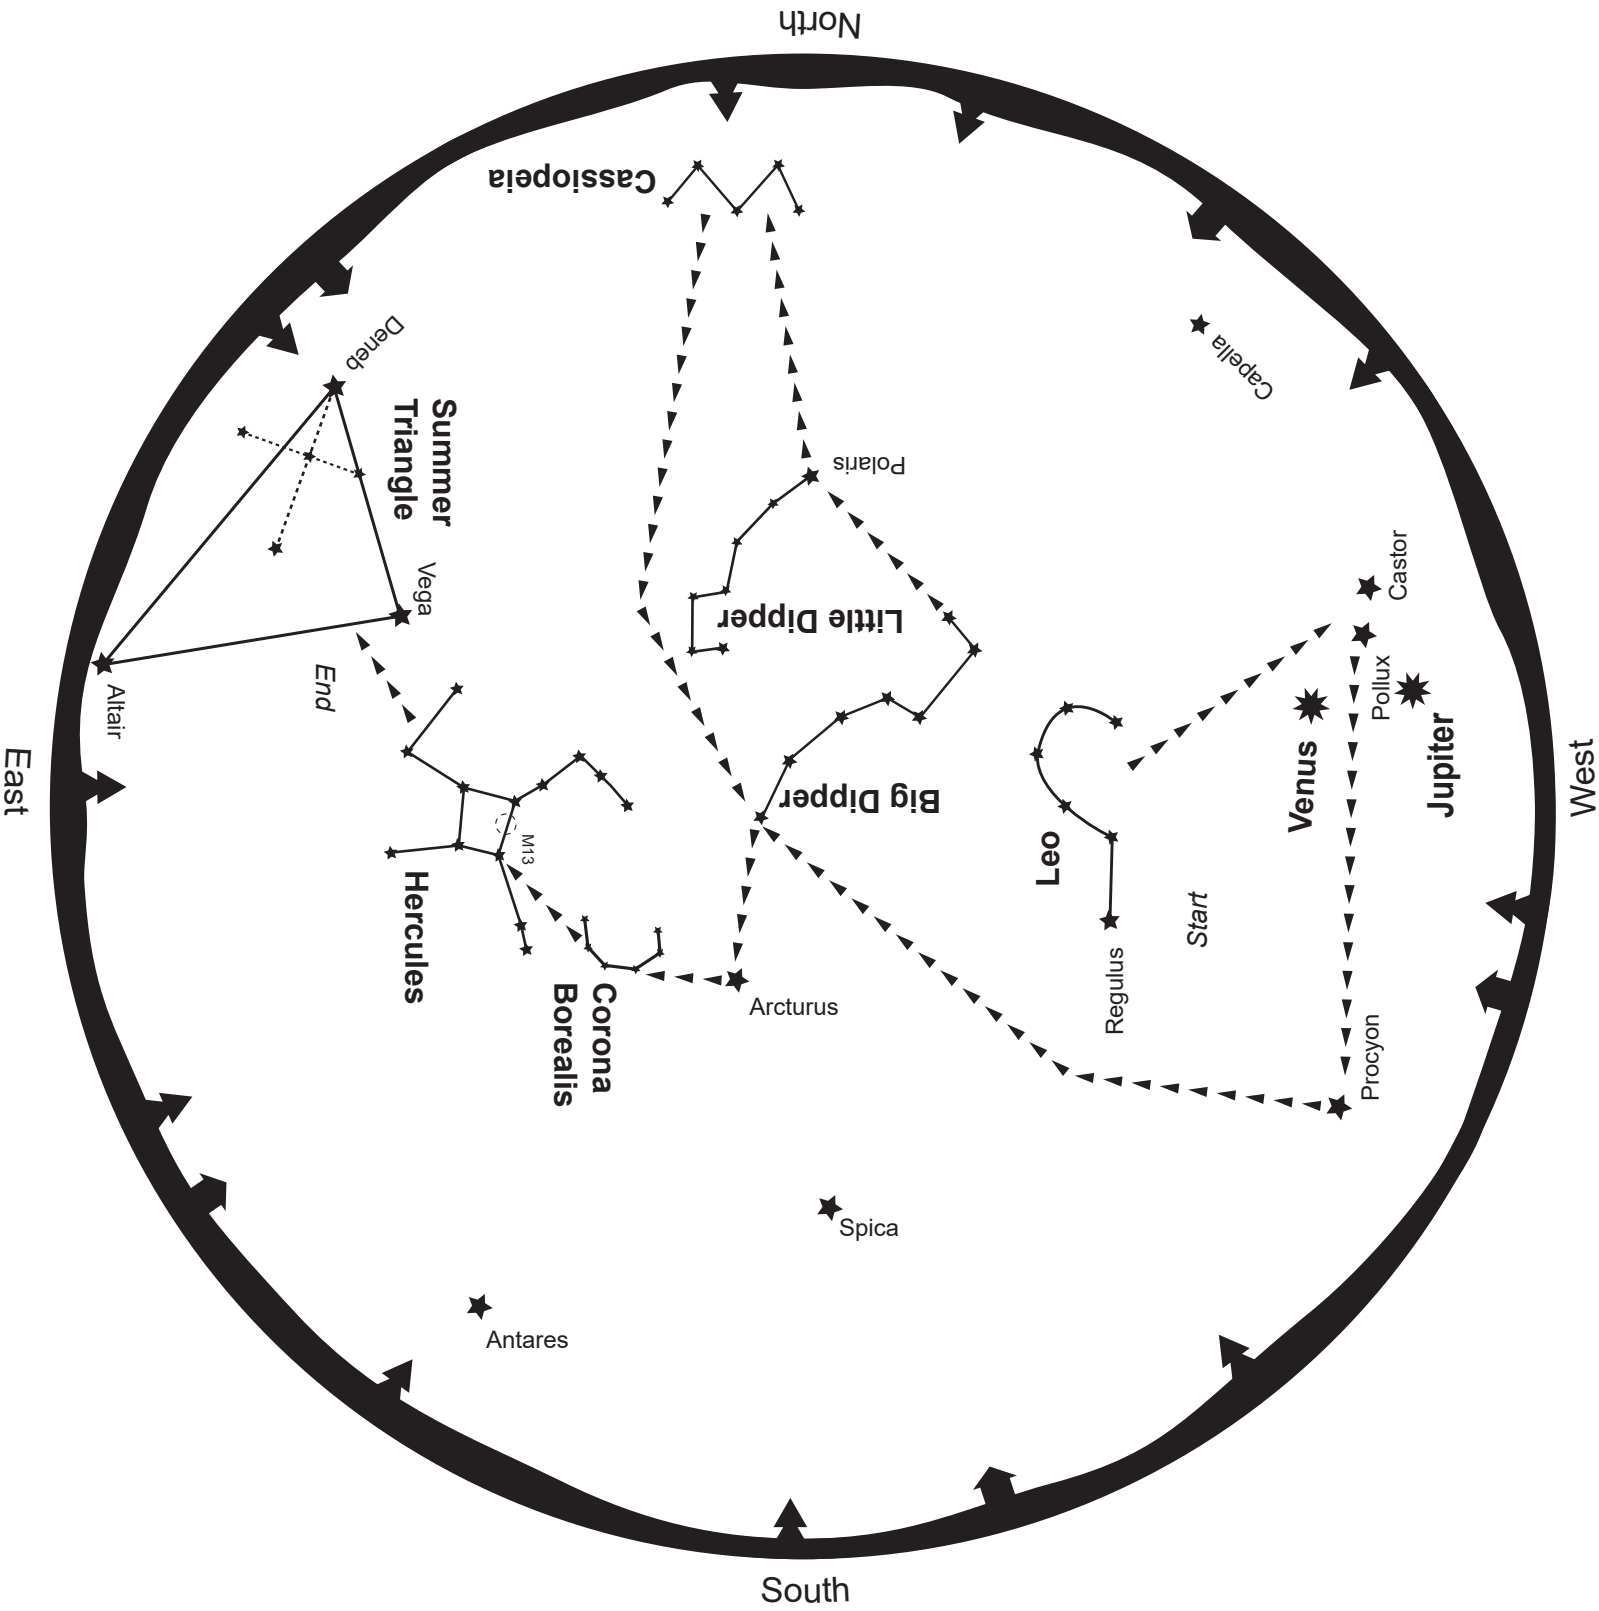

# June 2026

-  Galaxy
-  Nebula
-  Star Cluster
-  Planet

To read this map, turn it so the direction you are facing is on the bottom  
 This map shows the sky for mid-June at 10pm