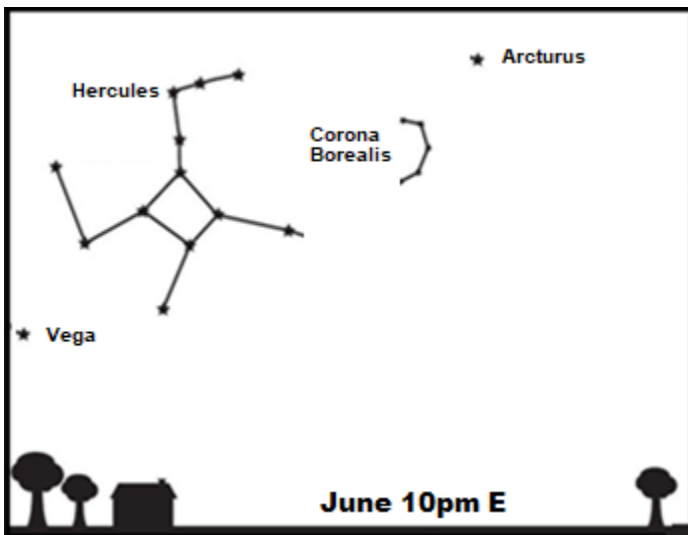

Family Astro Activities

Get Outside In Your Backyard & Check Out The Night Sky!

Follow this checklist of constellations & patterns
that you can see in the night sky & check them off when you find them!!
Journey over to StarryTrails.com & get everything you need to navigate the night sky!

Check off the Star next to the star or constellation - June

☆ Castor ☆ Regulus ☆ Leo ☆ Pollux ☆ Venus ☆ Jupiter

☆ Big Dipper ☆ Cassiopeia ☆ Polaris ☆ Little Dipper

☆ Hercules ☆ Corona Borealis ☆ Arcturus ☆ Vega

☆ Antares ☆ Spica