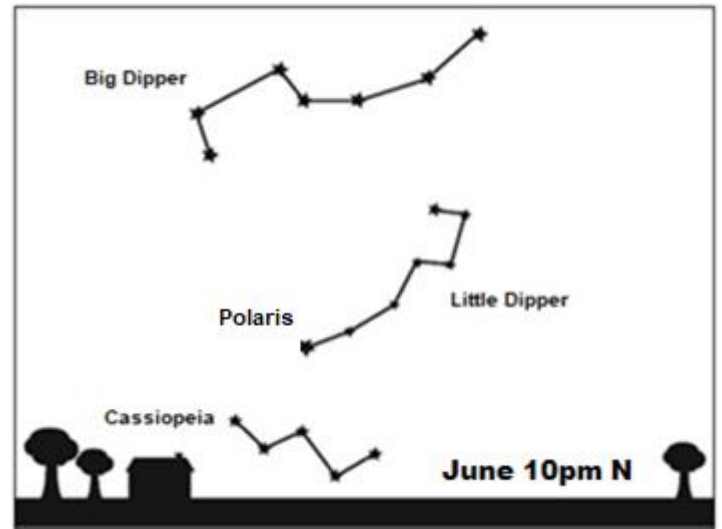

Family Astro Activities

Get Outside In Your Backyard & Check Out The Night Sky!

Follow this checklist of constellations & patterns
that you can see in the night sky & check them off when you find them!!
Journey over to StarryTrails.com & get everything you need to navigate the night sky!

Check off the Star next to the star or constellation - June

☆ Castor ☆ Regulus ☆ Leo ☆ Pollux ☆ Venus ☆ Jupiter

☆ Big Dipper ☆ Cassiopeia ☆ Polaris ☆ Little Dipper

☆ Hercules ☆ Corona Borealis ☆ Arcturus ☆ Vega

☆ Antares ☆ Spica