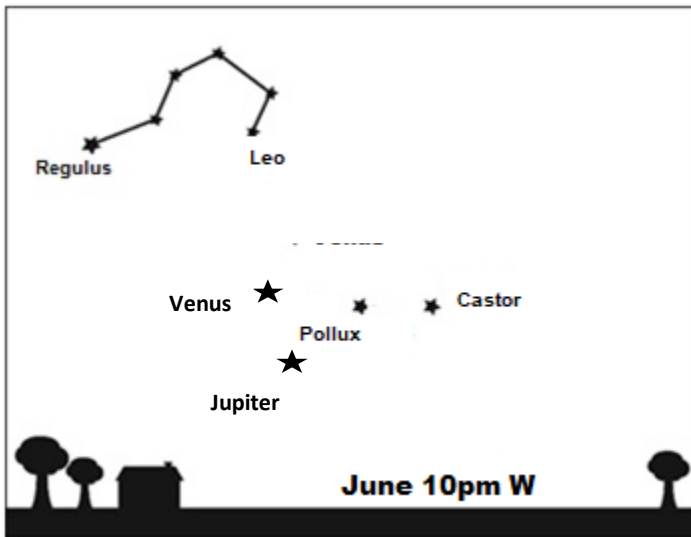

Family Astro Activities

Get Outside In Your Backyard & Check Out The Night Sky!

Follow this checklist of constellations & patterns
that you can see in the night sky & check them off when you find them!!
Journey over to StarryTrails.com & get everything you need to navigate the night sky!

Check off the Star next to the star or constellation - June

☆ Castor ☆ Regulus ☆ Leo ☆ Pollux ☆ Venus ☆ Jupiter

☆ Big Dipper ☆ Cassiopeia ☆ Polaris ☆ Little Dipper

☆ Hercules ☆ Corona Borealis ☆ Arcturus ☆ Vega

☆ Antares ☆ Spica