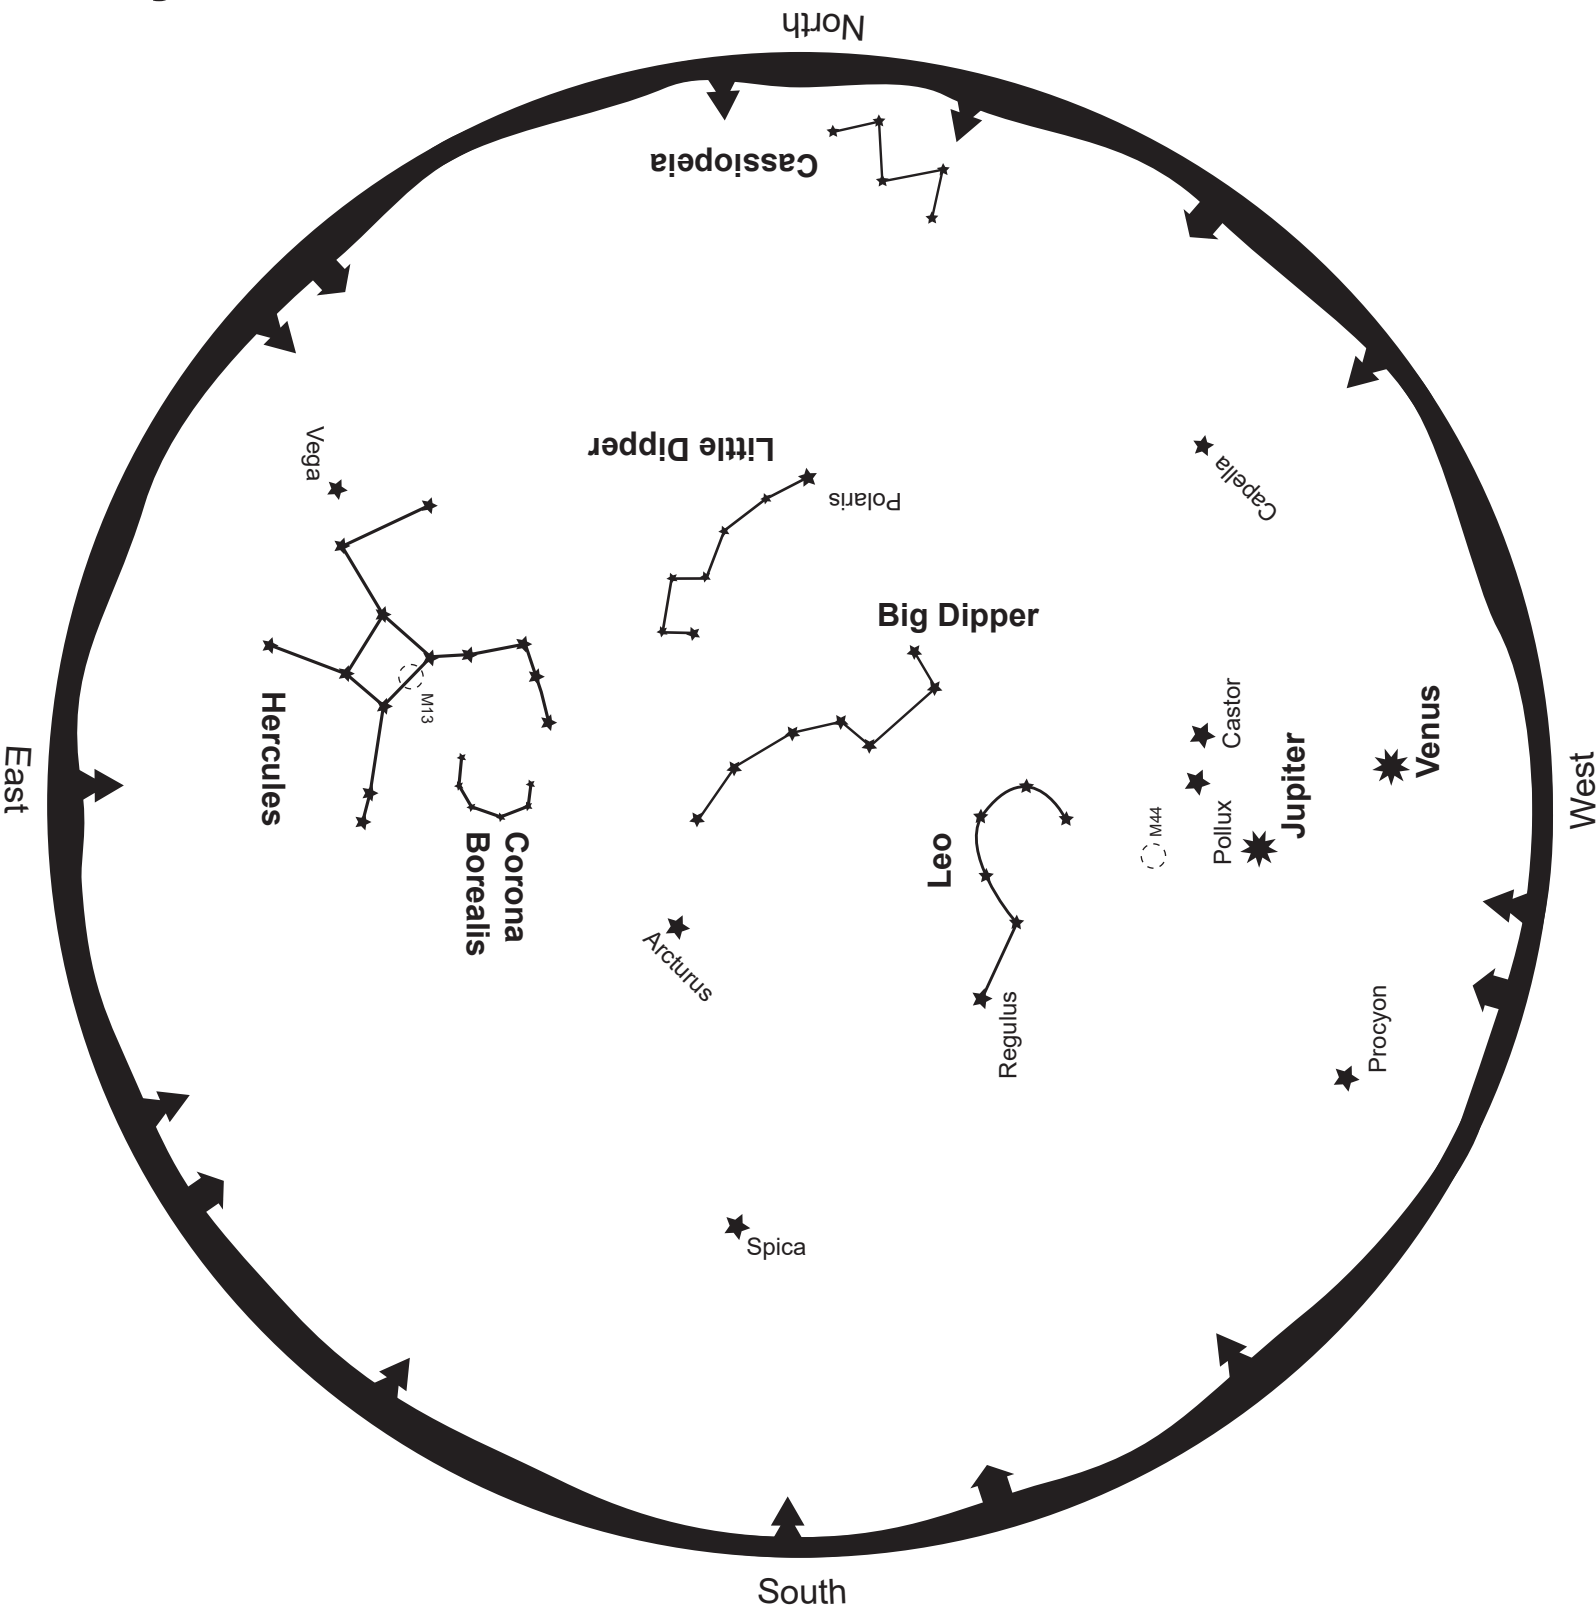

# May 2026

-  Galaxy
-  Nebula
-  Star Cluster
-  Planet

To read this map, turn it so the direction you are facing is on the bottom  
 This map shows the sky for mid-May at 9:45pm