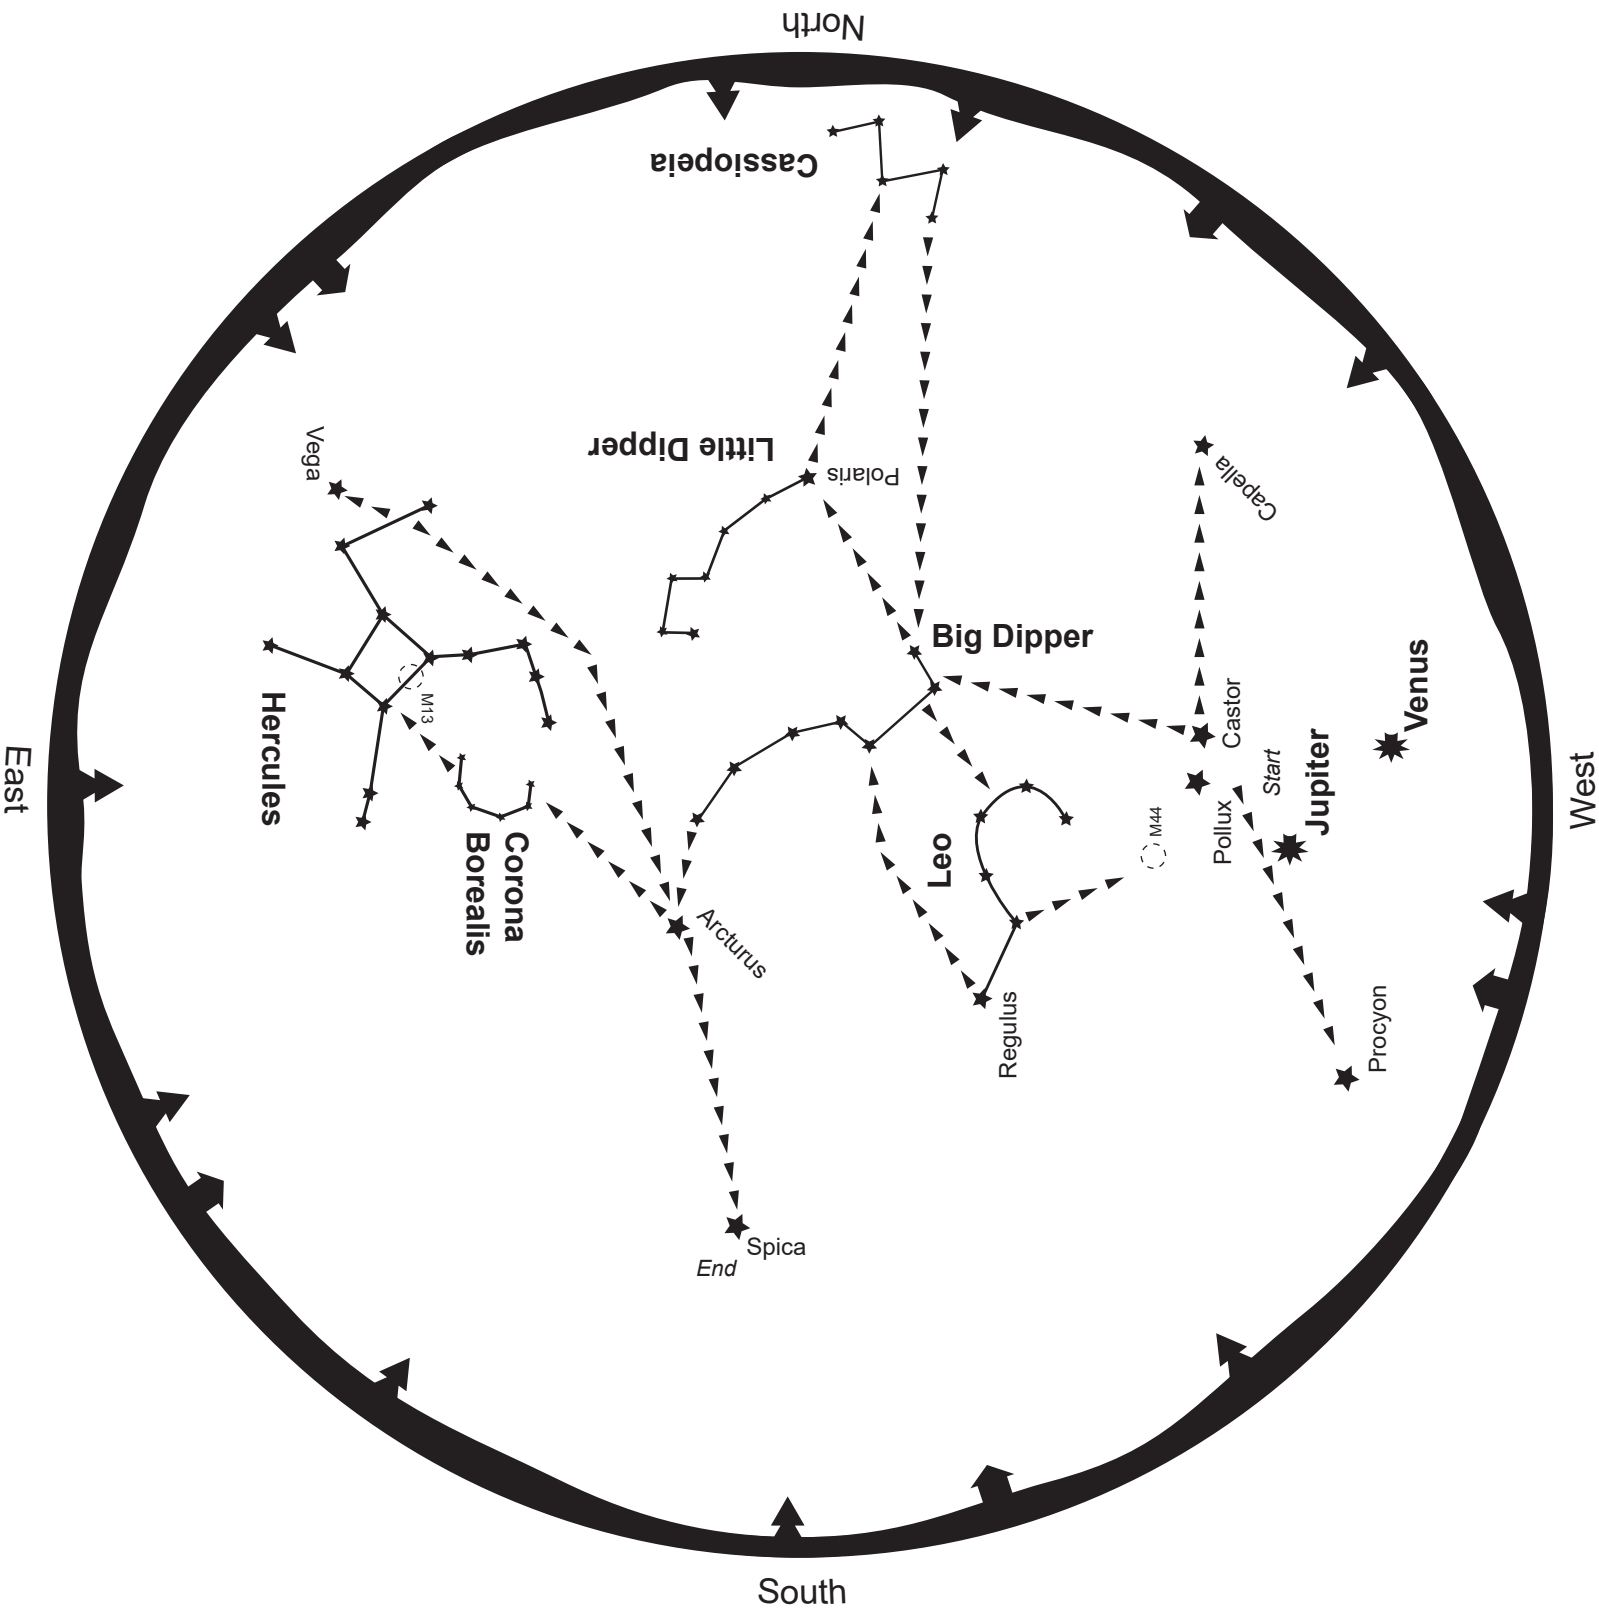

May 2026

- Galaxy
- Nebula
- Star Cluster
- Planet

To read this map, turn it so the direction you are facing is on the bottom
This map shows the sky for mid-May at 9:45pm