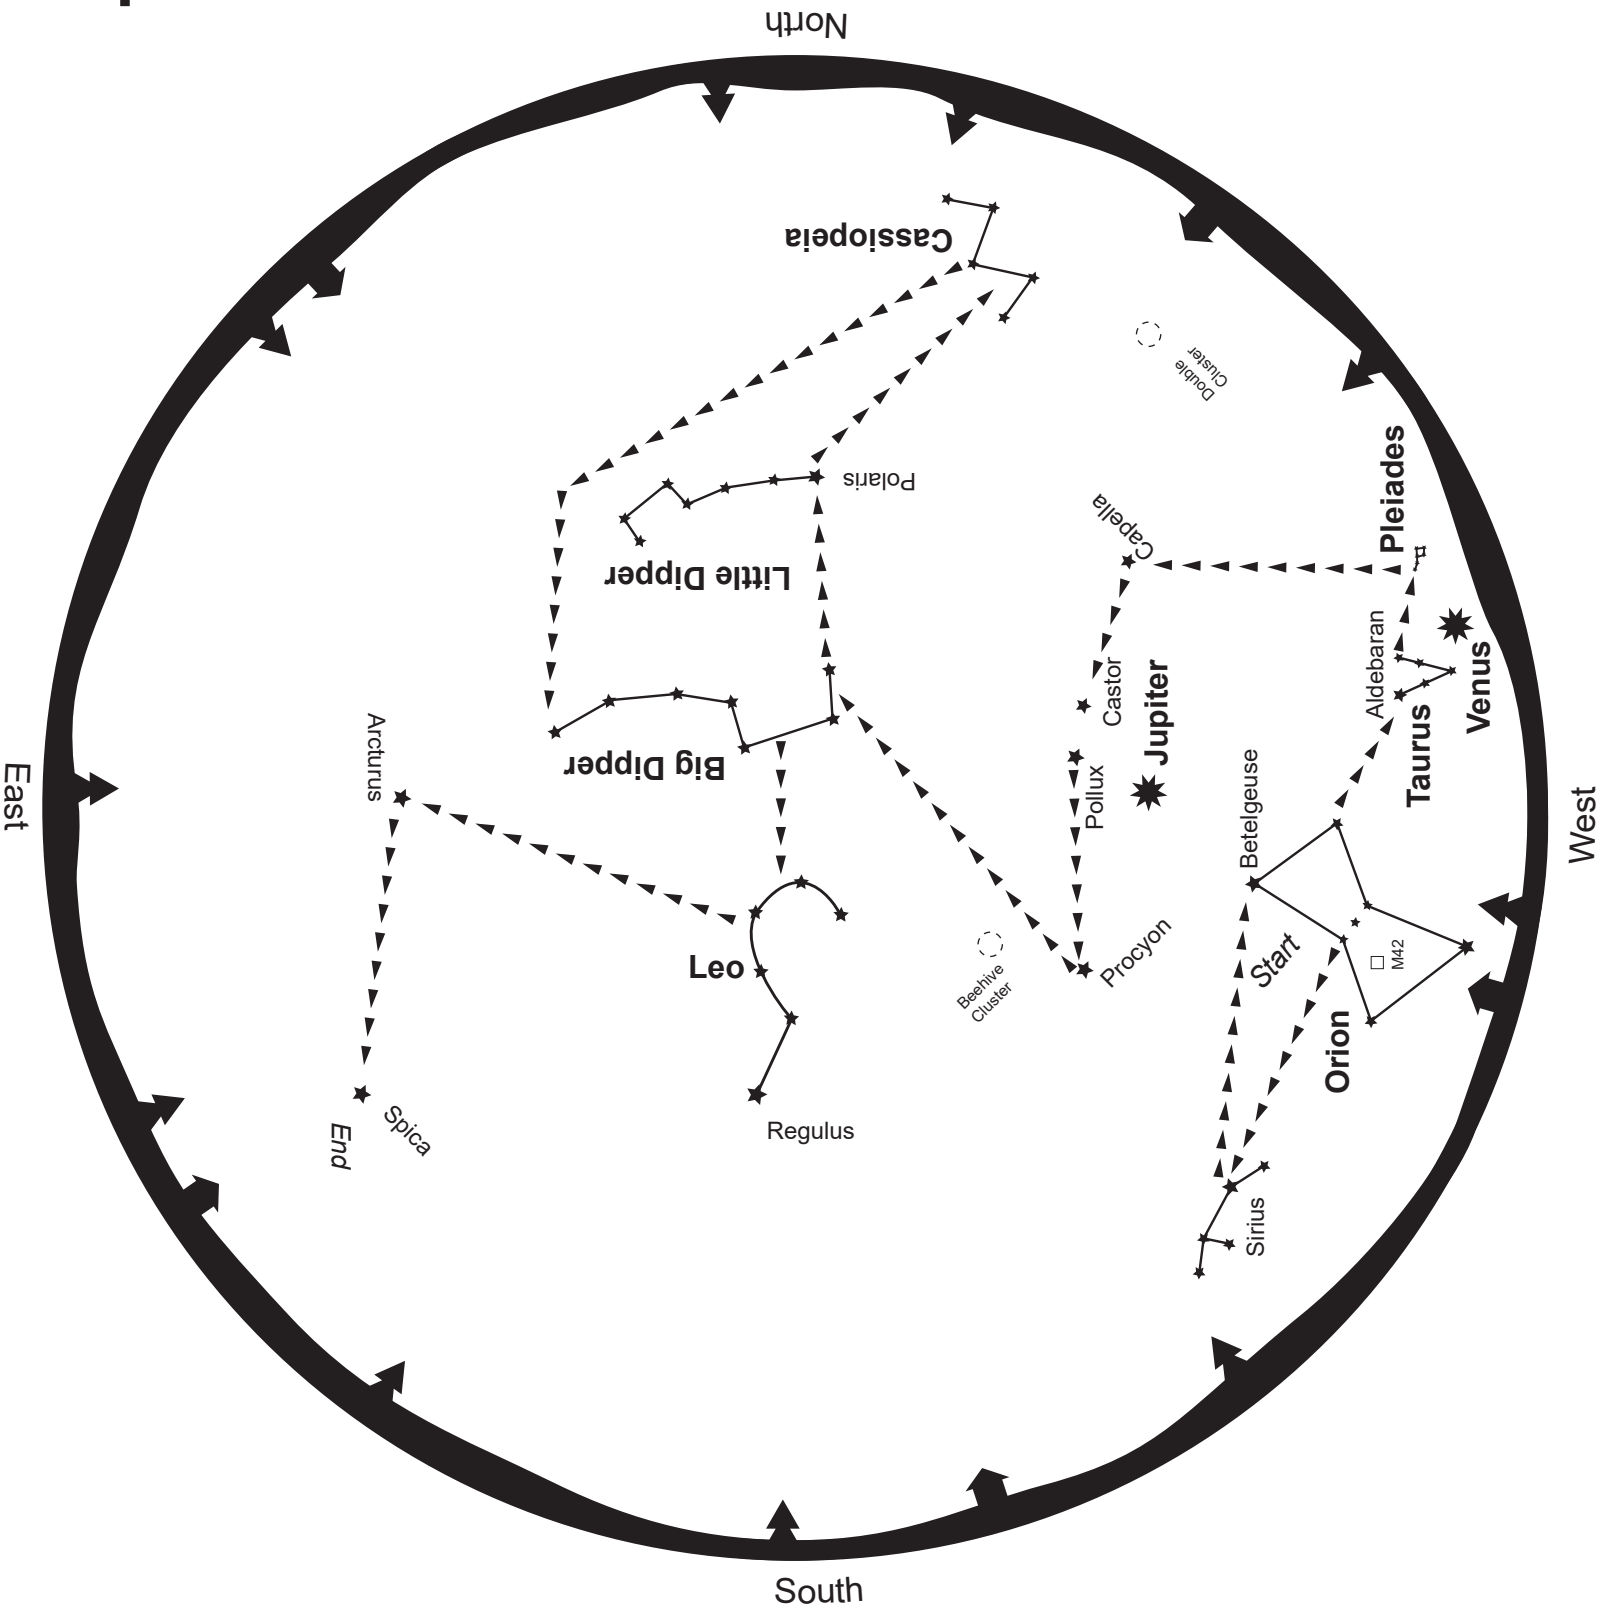

# April 2026

-  Galaxy
-  Nebula
-  Open Star Cluster
-  Planet

To read this map, turn it so the direction you are facing is on the bottom  
 This map shows the sky for mid-April at 9pm